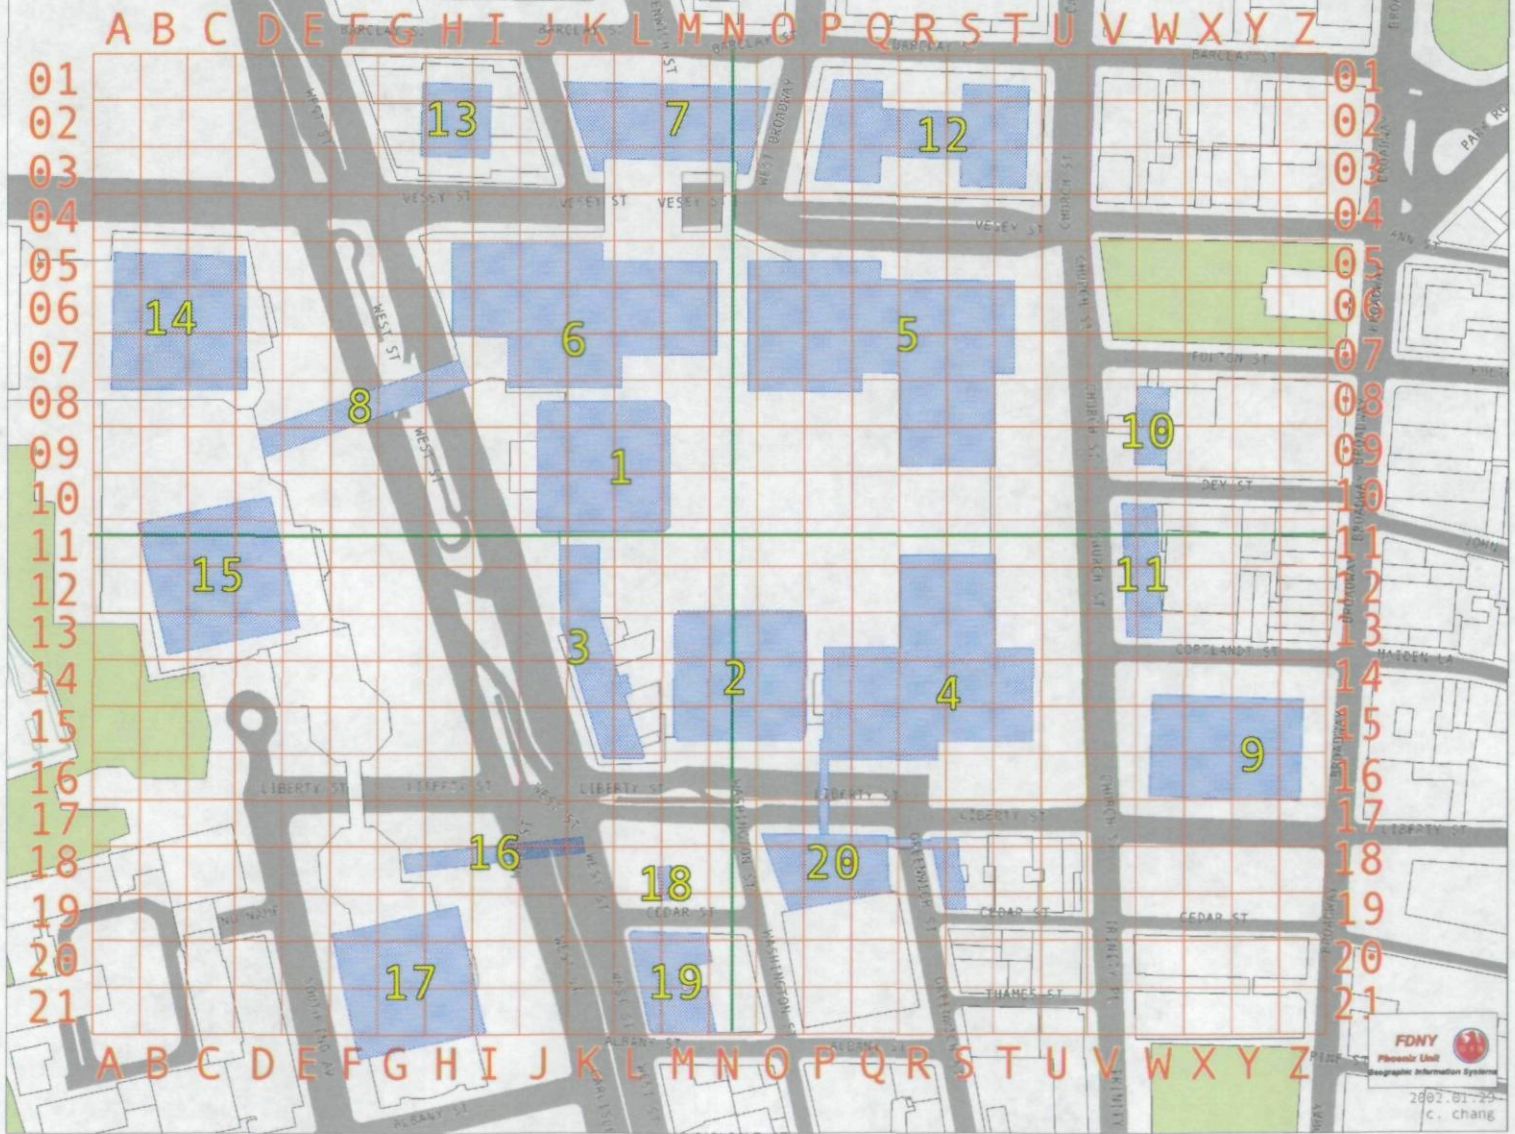

# WTC DAMAGED BUILDINGS

## 75 FT BY 75 FT GRID

- LEGEND**
- 1 1 WTC NORTH TOWER
  - 2 2 WTC SOUTH TOWER
  - 3 3 WTC MARRIOTT HOTEL
  - 4 4 WTC SE PLAZA BUILDING
  - 5 5 WTC NE PLAZA BUILDING
  - 6 6 WTC CUSTOM HOUSE
  - 7 7 WTC TISHMAN CENTER
  - 8 NORTH BRIDGE
  - 9 1 LIBERTY PLAZA
  - 10 MILLENIUM HOTEL
  - 11 EAST RIVER SAVINGS BANK
  - 12 FEDERAL BUILDING
  - 13 N. Y. TELEPHONE COMPANY
  - 14 3 WFC AMEX & LEHMAN BROS.
  - 15 2 WFC MERRILL LYNCH
  - 16 SOUTH BRIDGE
  - 17 1 WFC DOW JONES OPPENHEIMER
  - 18 ST. NICHOLAS GREEK ORTHODOX CHURCH
  - 19 90 WEST ST.
  - 20 BANKERS TRUST

75 FT BY 75 FT GRIDS

**CD Writing Tasks**

- Write these files to CD

**File and Folder Tasks**

- Publish this folder to the Web
- Share this folder

**Other Places**

**Details**

Name	Size	Type	Date Modified	Location
<b>Files Currently on the CD</b>				
wtc_97_03262002.mdb	714 KB	Microsoft Acces...	7/11/2003 10:16 AM	Files Current...
WTC_to_03262002.mdb	1,820 KB	Microsoft Acces...	3/29/2002 4:30 PM	Files Current...